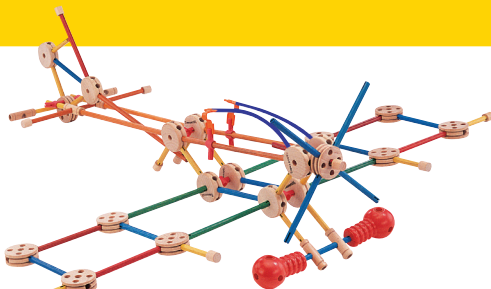

Airplane

Helicopter

Windmill

46 PIECE STARTER SET

Product and colors may vary.
© 2006 Hasbro. All Rights Reserved.
TM & ® denote U.S. Trademarks.
01531/54811/54809 P/N 657448000

**BUILD
BIG
FAST!**

Thank you for purchasing this TINKERTOY construction set. You and your children will enjoy the same creative play that millions have appreciated since 1913! For even larger structures, combine this set with other sets – the only limit to what you can build is your imagination!

WARNING:

CHOKING HAZARD-Small parts.
Not for children under 3 years.

AGE 3+

Airplane

Race Car

Tank

Working Elevator

Robot

102 PIECE JUMBO BUILDER SET

Guitar,
Microphone/
Stand

Monorail

Tractor/Cart

Space Shuttle

Swing Set

66 PIECE JUNIOR BUILDER SET